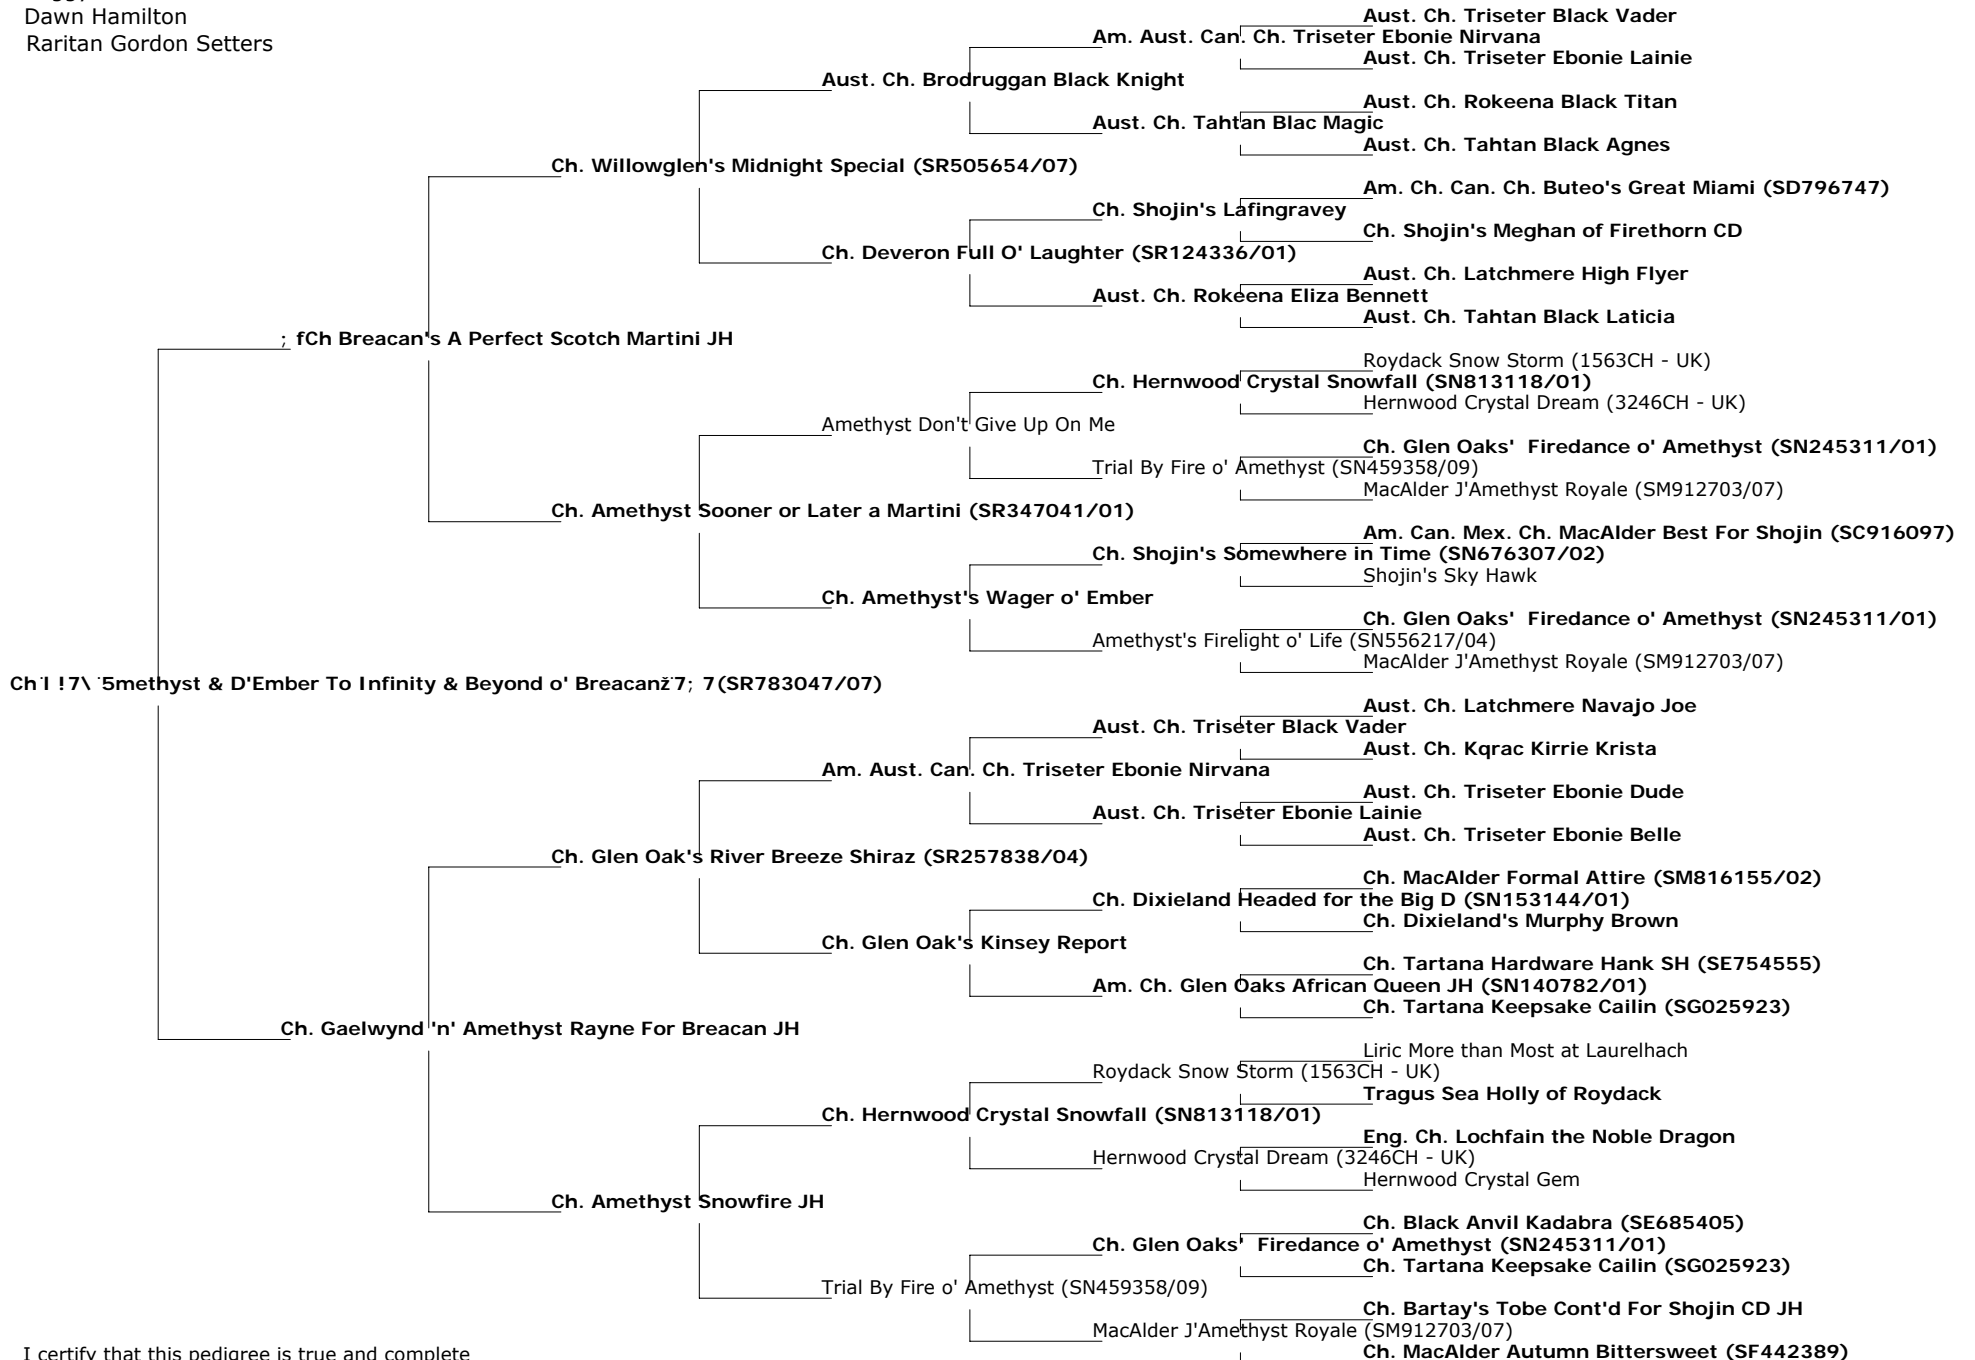

Pedigree for Ch U-Ch Amethyst & D'Ember To Infinity & Beyond o' Breacan, CGC

Peggy DaValt
Dawn Hamilton
Raritan Gordon Setters

I certify that this pedigree is true and complete
to the best of my knowledge