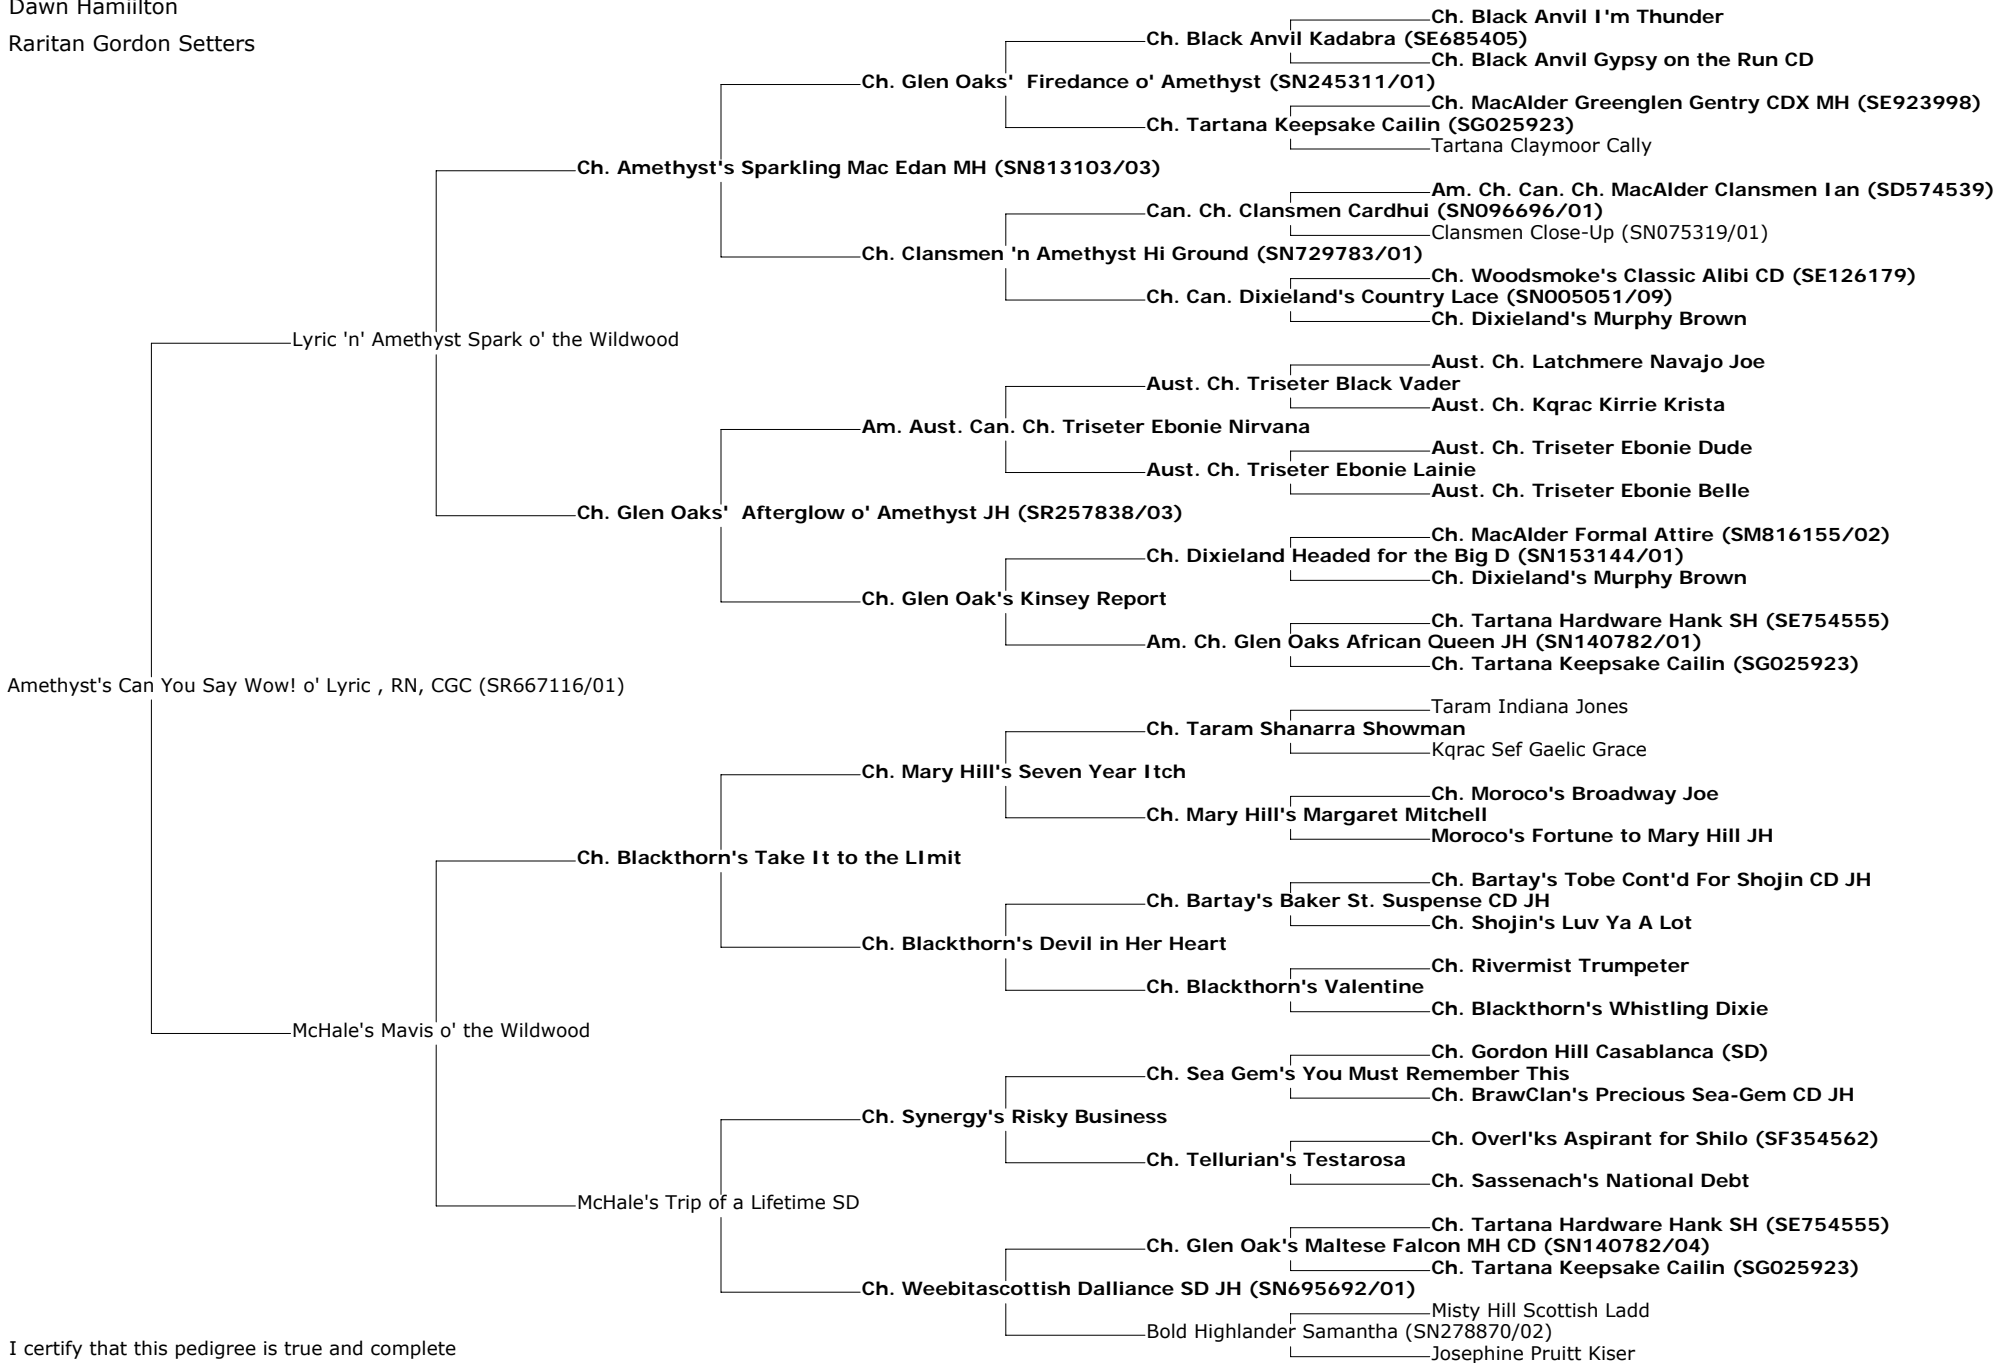

# Pedigree for Amethyst's Can You Say Wow! o' Lyric, RN, CGC

Peggy DaValt  
 Dawn Hamilton  
 Raritan Gordon Setters

I certify that this pedigree is true and complete to the best of my knowledge

Date: \_\_\_\_\_